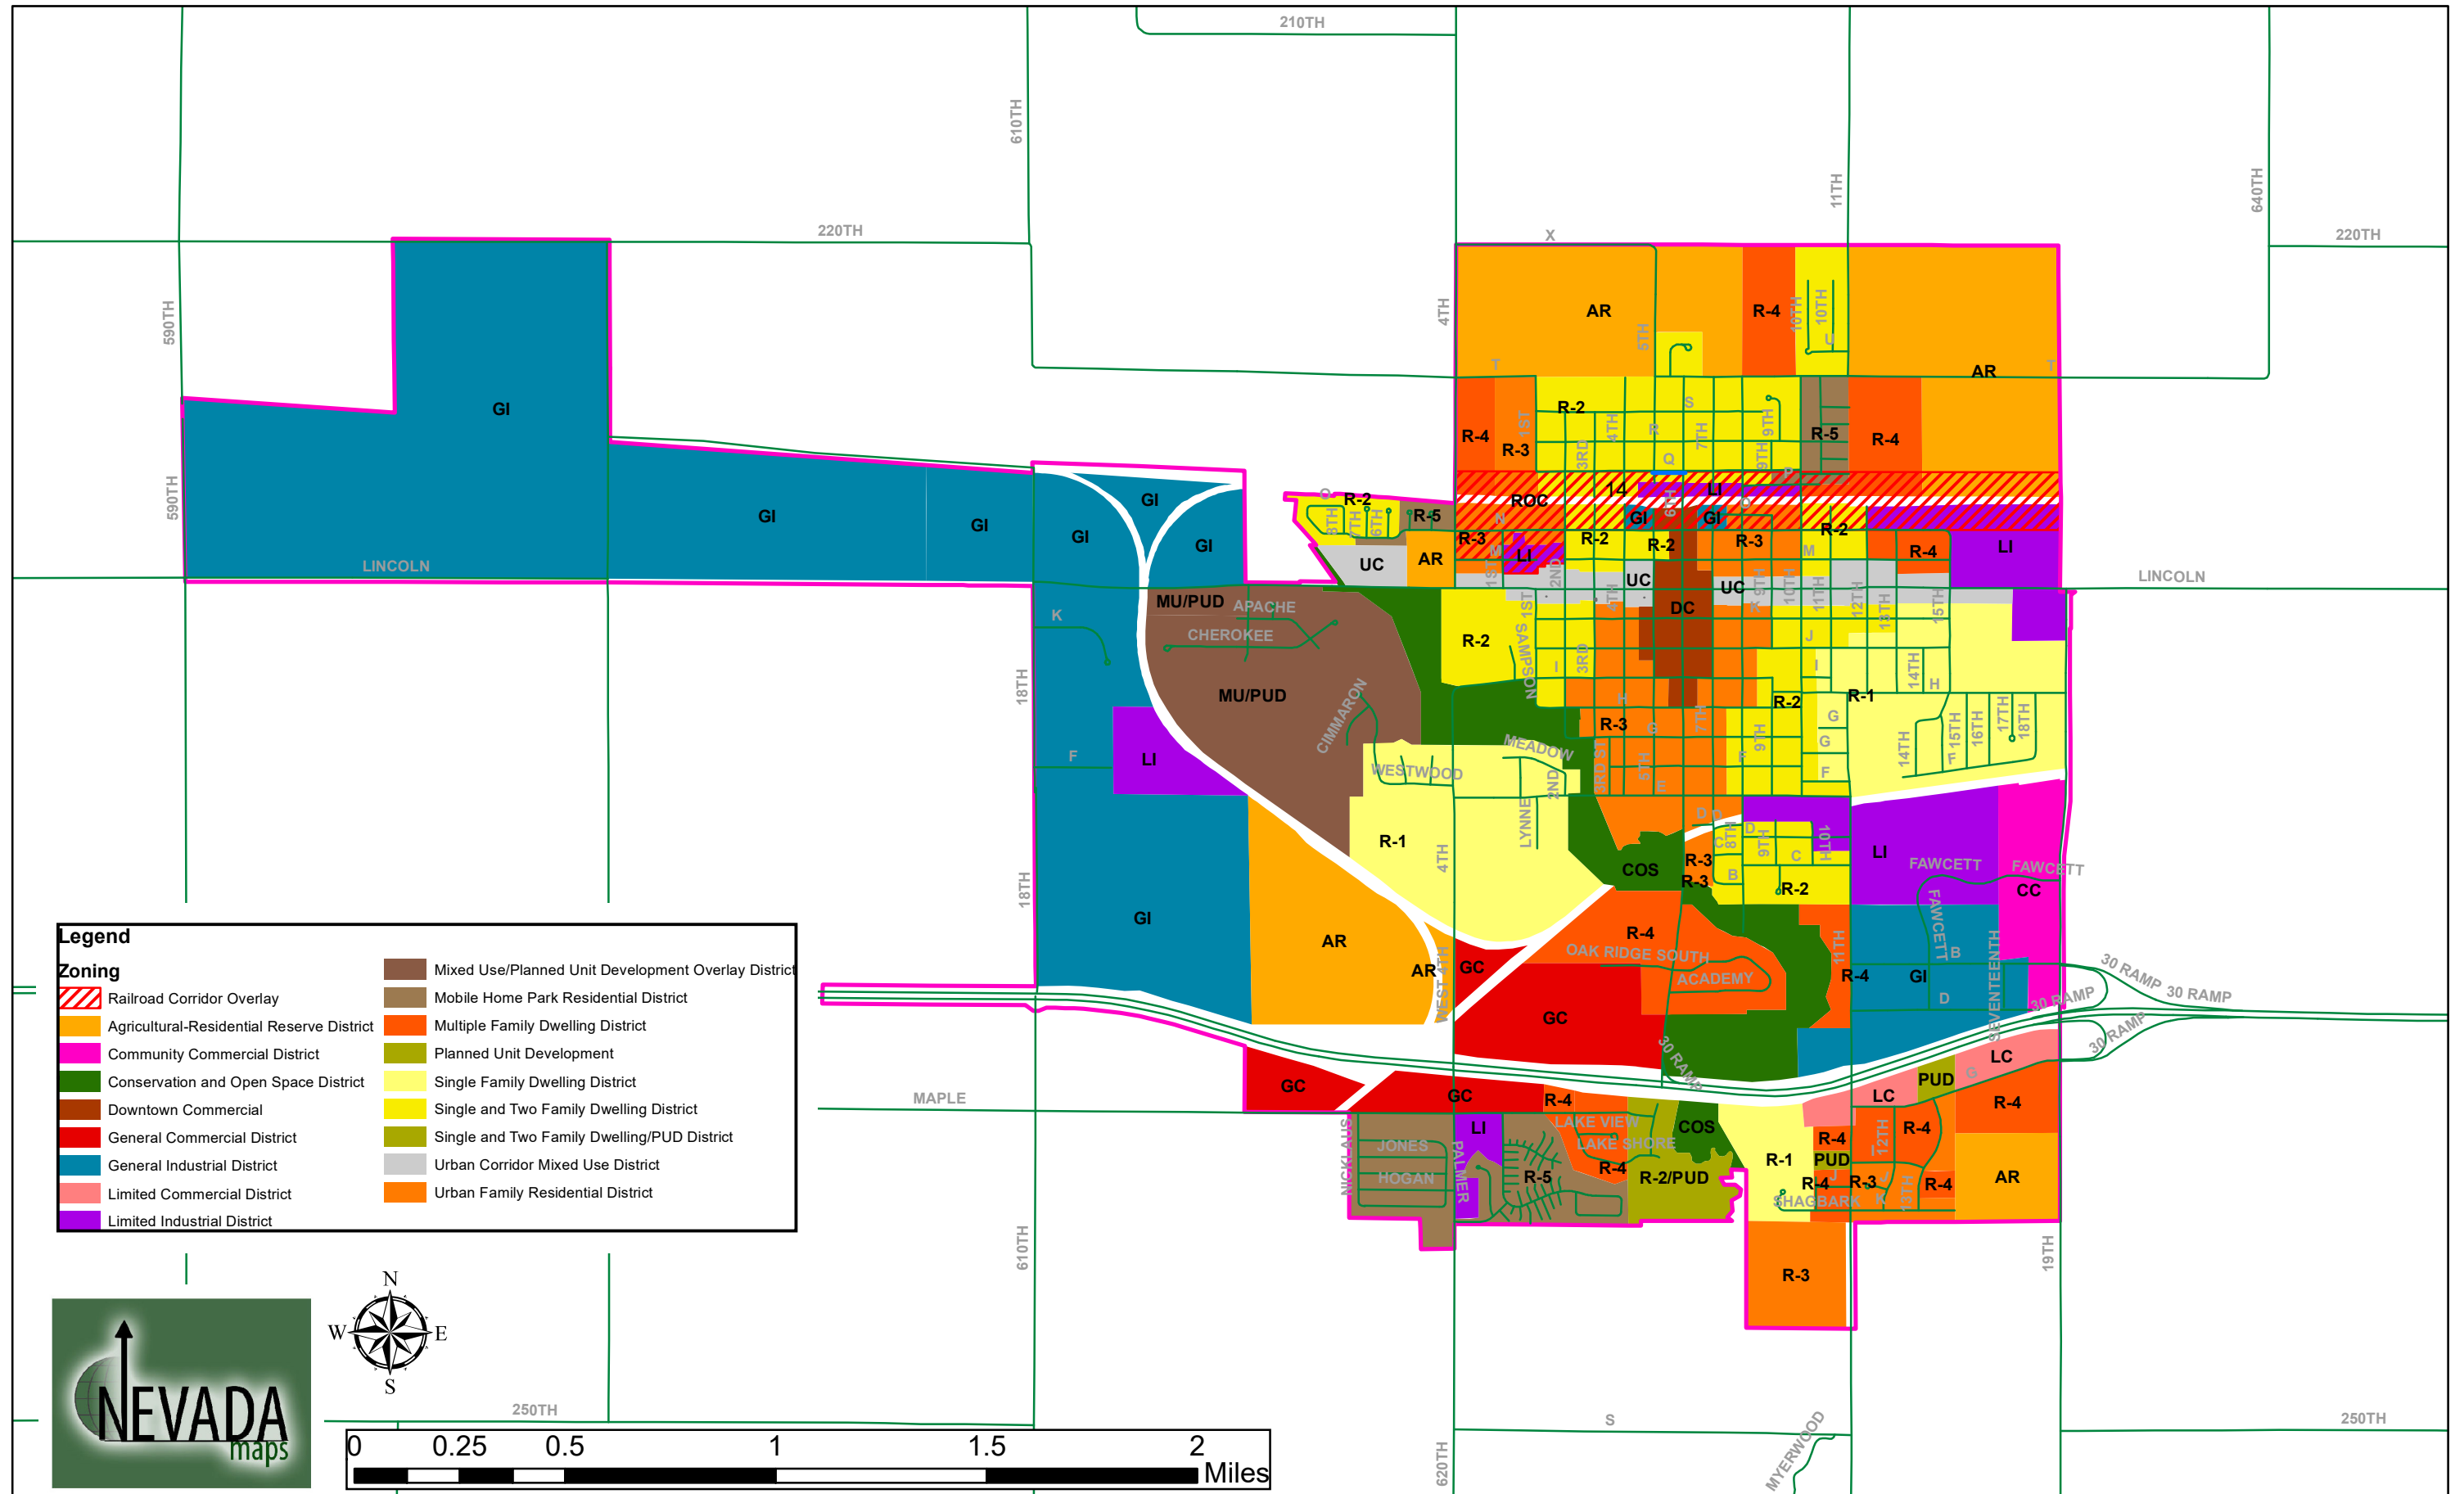

2020 Zoning Map

Legend

Zoning

| | | | |
|--|---|--|---|
| | Railroad Corridor Overlay | | Mixed Use/Planned Unit Development Overlay District |
| | Agricultural-Residential Reserve District | | Mobile Home Park Residential District |
| | Community Commercial District | | Planned Unit Development |
| | Conservation and Open Space District | | Single Family Dwelling District |
| | Downtown Commercial | | Single and Two Family Dwelling District |
| | General Commercial District | | Single and Two Family Dwelling/PUD District |
| | General Industrial District | | Urban Corridor Mixed Use District |
| | Limited Commercial District | | Urban Family Residential District |
| | Limited Industrial District | | |